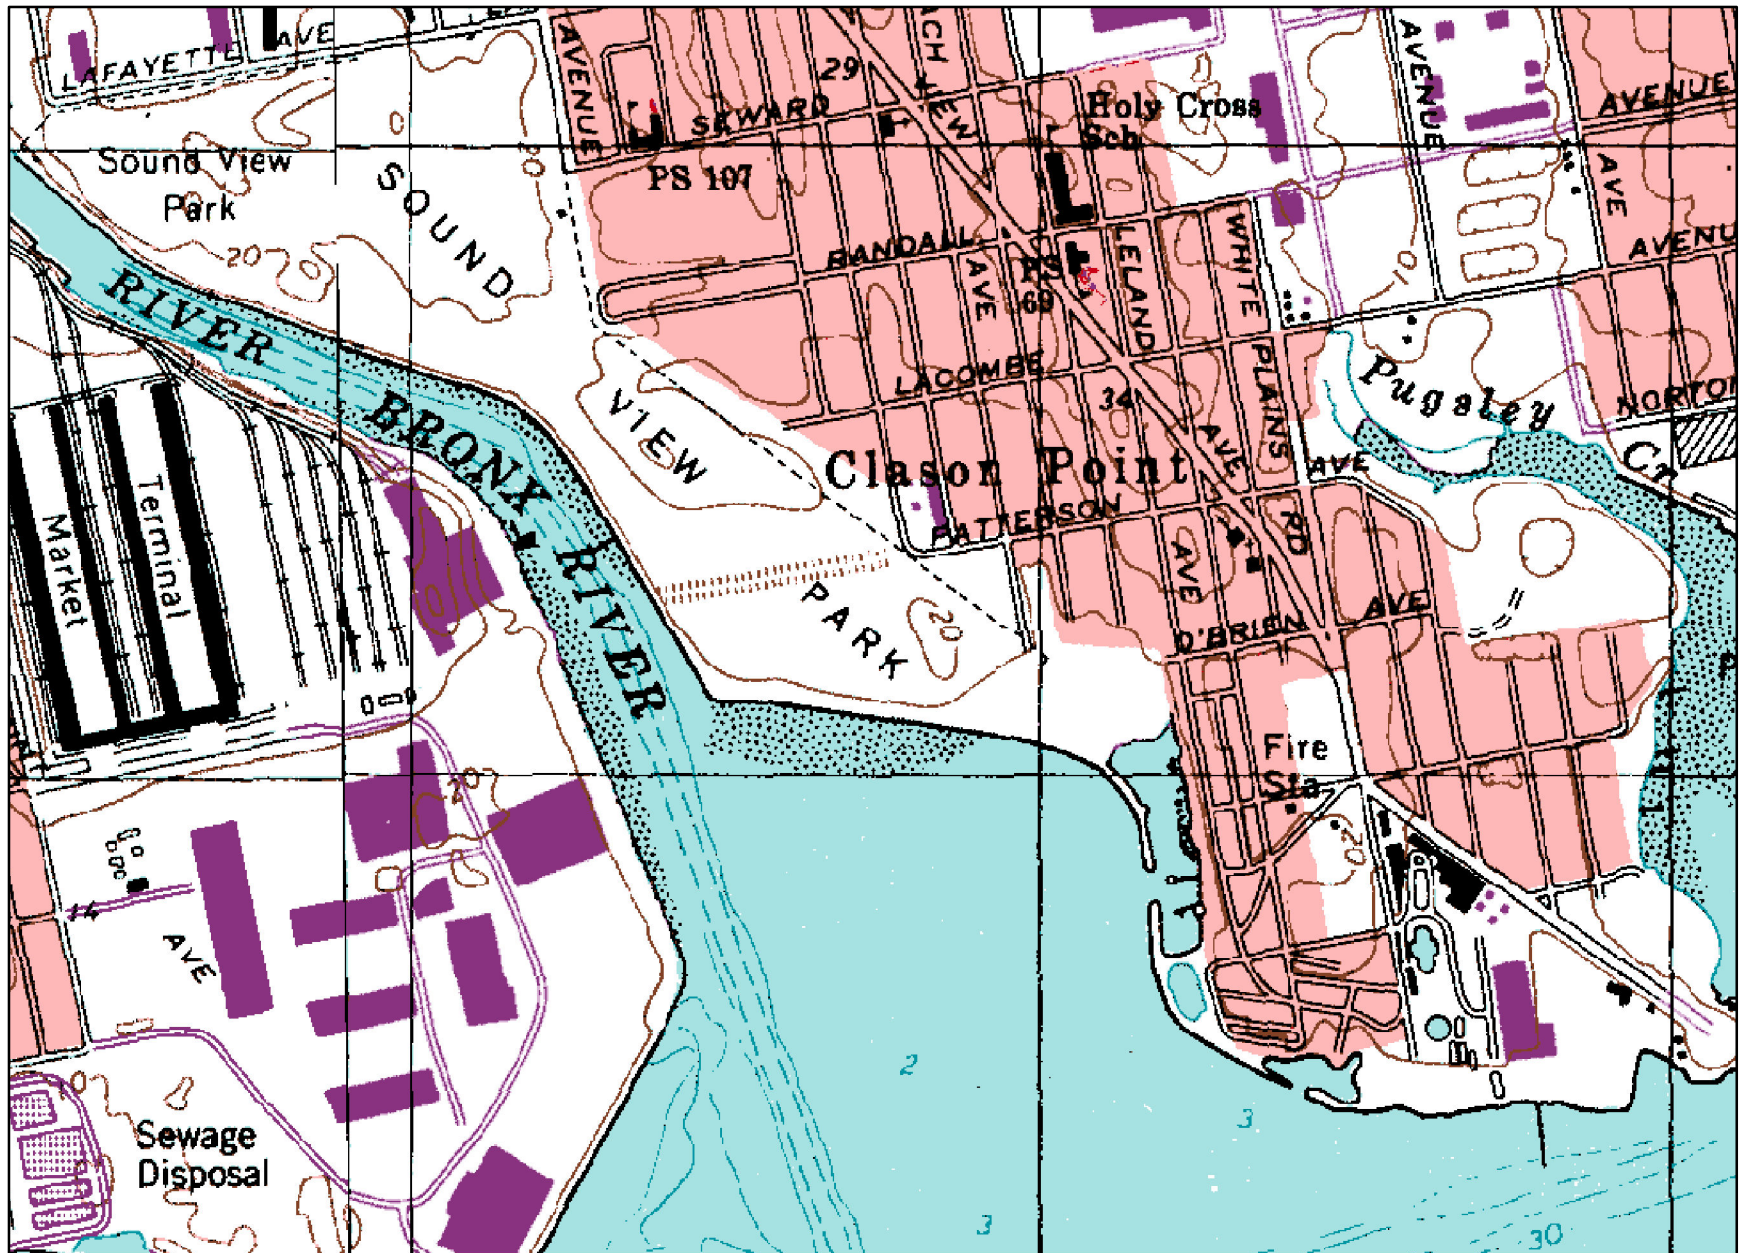

Soundview Park 1995 Map

USGS 1:24,000 Central Park & Flushing 1995
www.nyseagrant.org/VisualizingCoastalChange

Soundview 6