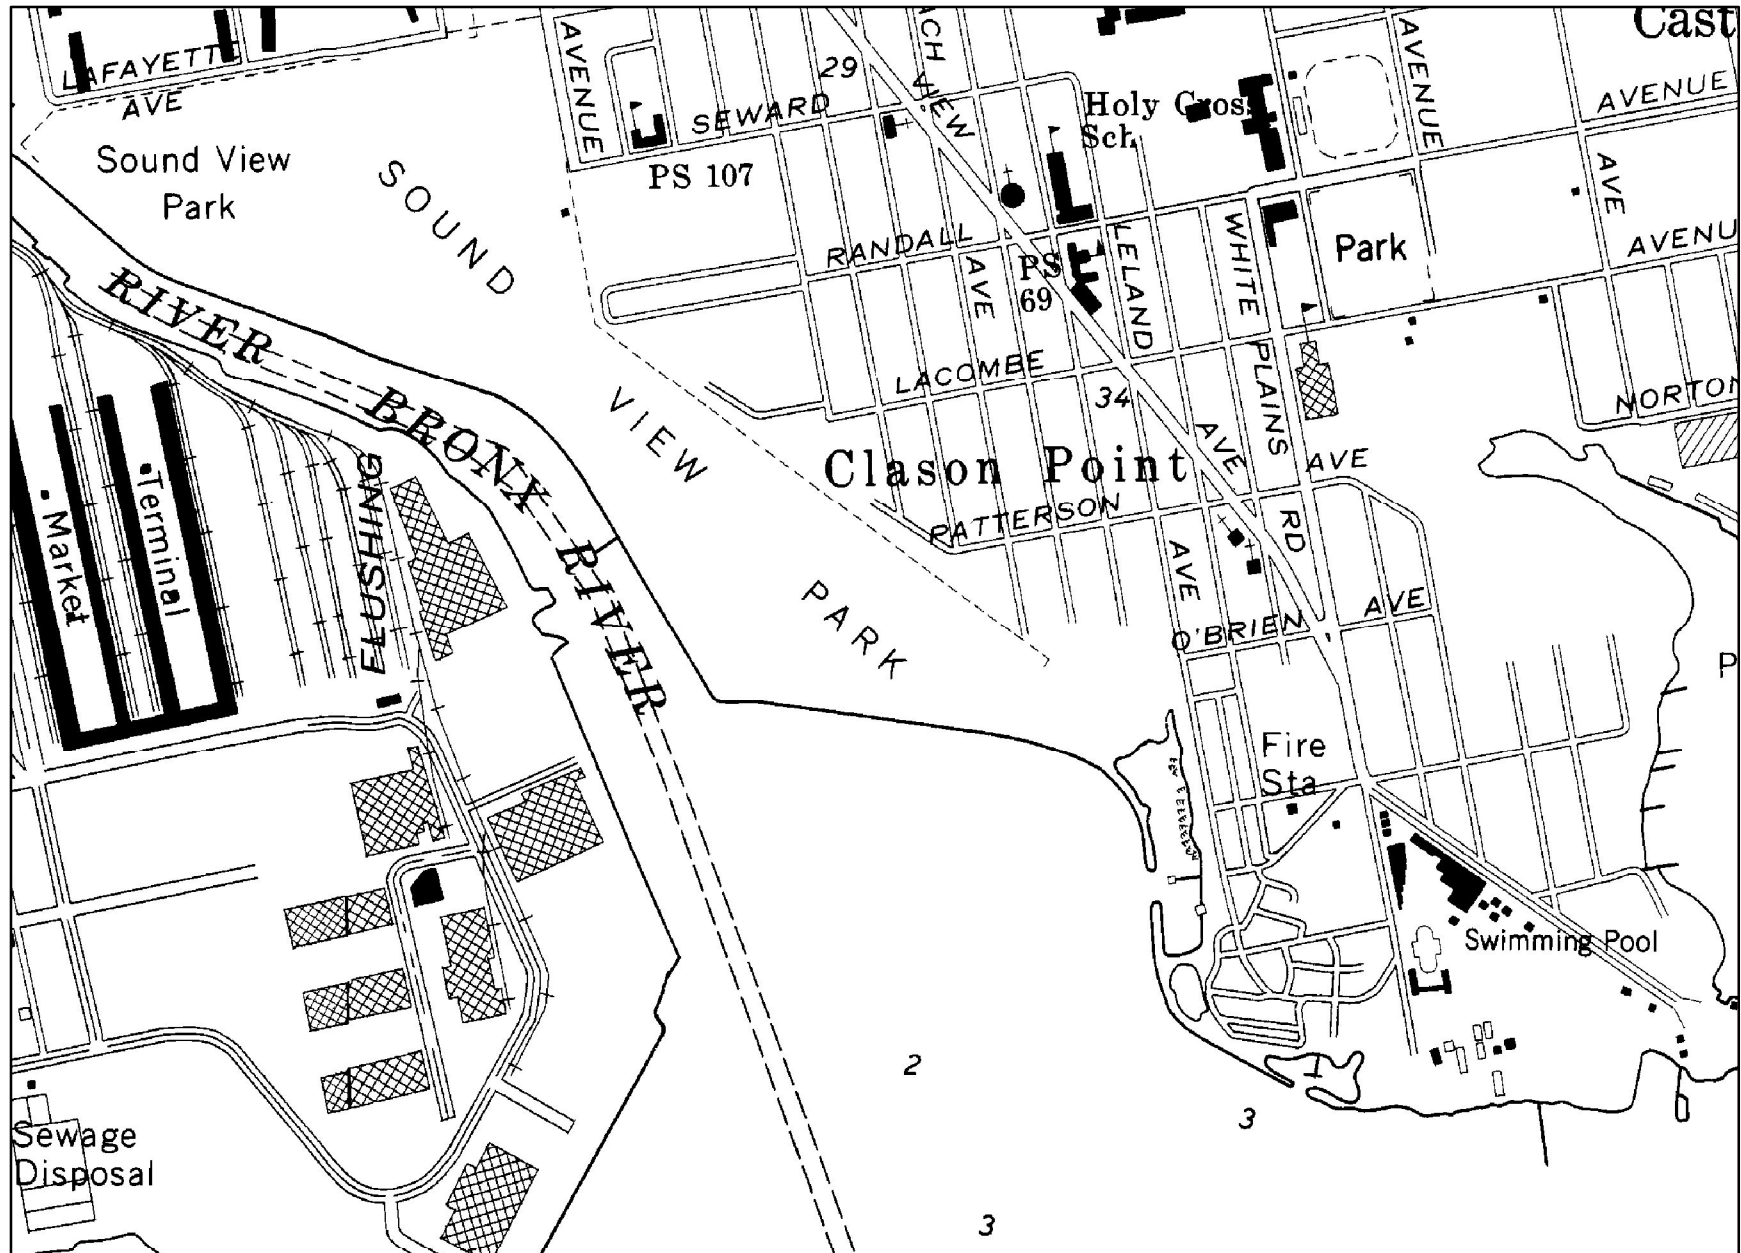

Soundview Park 1975 Map

NYS DoT 1:24,000 Central Park & Flushing 1975
www.nyseagrant.org/VisualizingCoastalChange