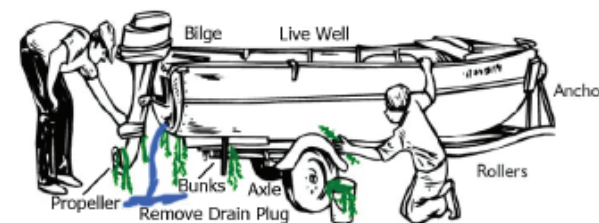

# ATTENTION BOATERS

New regulations are now in effect for all DEC & State Parks boat launch facilities. Before you launch your boat or leave this site, you are required to:

- ✓ Clean all visible plant and animal material such as weeds and zebra mussels from your boat, trailer and associated equipment.
- ✓ Drain your boat's bilge, live well, bait well and other water holding compartments.

**HELP STOP THE SPREAD OF  
AQUATIC INVASIVE SPECIES**

For more information on preventing the spread of aquatic invasive species, scan this QR code or visit:  
[www.dec.ny.gov/animals/48221.html](http://www.dec.ny.gov/animals/48221.html)  
<http://nysparks.com/recreation/boating/>