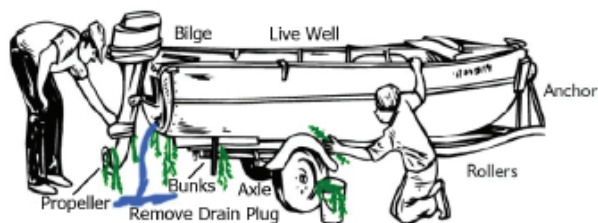

# ATTENTION BOATERS

New regulations are now in effect for all DEC & State Parks boat launch facilities. Before you launch your boat or leave this site, you are required to:

- ✓ Clean all visible plant and animal material such as weeds and zebra mussels from your boat, trailer and associated equipment.
- ✓ Drain your boat's bilge, live well, bait well and other water holding compartments.

**HELP STOP THE SPREAD OF  
AQUATIC INVASIVE SPECIES**

For more information on preventing the spread of aquatic invasive species, scan this QR code or visit:  
[www.dec.ny.gov/animals/48221.html](http://www.dec.ny.gov/animals/48221.html)  
<http://nysparks.com/recreation/boating/>