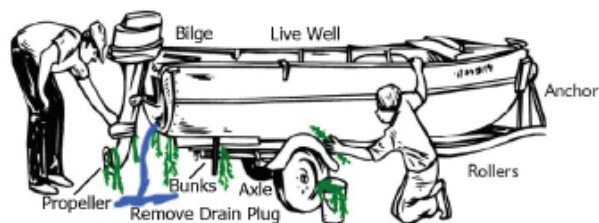

# ATTENTION BOATERS

New regulations are now in effect for all DEC & State Parks boat launch facilities. Before you launch your boat or leave this site, you are required to:

- ✓ Clean all visible plant and animal material such as weeds and zebra mussels from your boat, trailer and associated equipment.
- ✓ Drain your boat's bilge, live well, bait well and other water holding compartments.

**HELP STOP THE SPREAD OF  
AQUATIC INVASIVE SPECIES**

For more information on preventing the spread of aquatic invasive species, scan this QR code or visit:  
[www.dec.ny.gov/animals/48221.html](http://www.dec.ny.gov/animals/48221.html)  
<http://nysparks.com/recreation/boating/>